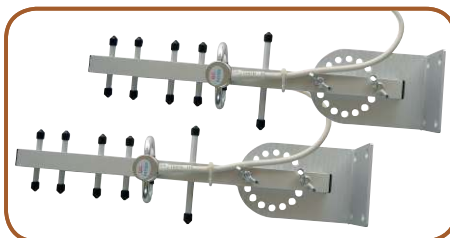

Horse Monitoring

Stable and Trailer Camera Set 2.4 GHz

2in1 function shed and trailer camera with a range of up to 1200 m.

Modern wireless monitoring set with outstanding range of up to 1.2 km. The camera in the shed and the 2.5" LCD monitor in the house enable you to monitor your animal, for example before, during and after birth. The high quality camera (IP54, night vision up to 15 m, sound recording, wide-angle lens) and the outstanding range (1200 m in clear lines of vision) and the simple installation procedure make the set an essential tool for all animal breeders.

The shed camera in your shed enables you to monitor your animals from your bedroom. Convenient for you, less stressful for your birthing animals. You can also connect the LCD monitor or the AVLink to a television if you prefer a larger picture. In a matter of moments the camera can also be installed in a trailer with the monitor in your vehicle. This enables you to monitor your animals during transport.

- 1 x weather-resistant video camera (IP54) with 90° wide angle lens
- 2 x directional antennae for 1200 m range between shed and your home
- 1 x AVLink for greater range to the house
- 1 x wireless 2.5" LCD monitor with speaker for mobile monitoring
- 1 x headphone for the LCD monitor
- 2 x video cables for connecting the AV-Link and the LCD monitor to a TV
- 2 x rechargeable batteries for the LCD monitor
- 3 x power adapters and accessories for use in the shed and home
- 1 x car holder for monitor
- 1 x fixed connection cable for camera 12 V to 5 V
- 1 x spare foot for installing the camera in a hanger
- 1 x complete user manual