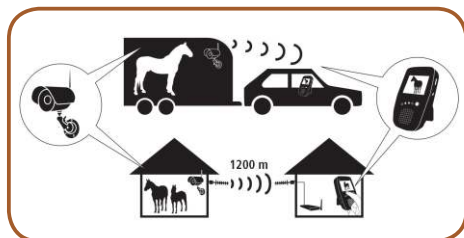

Horse Monitoring

Stable and Trailer Camera Set 2.4 GHz

2in1 function shed and trailer camera with a range of up to 1200 m.

Modern wireless monitoring set with outstanding range of up to 1.2 km. The camera in the shed and the 2.5" LCD monitor in the house enable you to monitor your animal, for example before, during and after birth. The high quality camera (IP54, night vision up to 15 m, sound recording, wide-angle lens) and the outstanding range (1200 m in clear lines of vision) and the simple installation procedure make the set an essential tool for all animal breeders.

The shed camera in your shed enables you to monitor your animals from your bedroom. Convenient for you, less stressful for your birthing animals. You can also connect the LCD monitor or the AVLink to a television if you prefer a larger picture. In a matter of moments the camera can also be installed in a trailer with the monitor in your vehicle. This enables you to monitor your animals during transport.

This is how easy it is to use the shed camera set from Kerbl.

1. The camera focuses on the animal and transmits the signal through the cable to the directional antenna on the outside of the shed.
2. The directional antenna on the wall of the shed sends the signal to the reception antenna over a distance of up to 1.2 km.
3. The reception antenna is connected to the AVLink in your house by the video cable which transfers the signal to the LCD monitor. The LCD monitor or repeater can also be connected to a television set.
4. The LCD monitor enables you to move freely around your home or outdoors at a distance of up to 100 m from the directional antenna whilst still receiving images and sound signals.