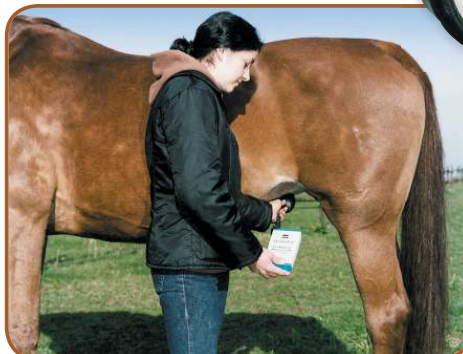

HK Pregnancy Tester for Horses

More certainty by immediate diagnosis. In order to avoid unpleasant surprises like false pregnancies or unnoticed abortions you will be able to check the pregnancy quickly, easily and accurately from the 12th week on by the use of echo sounding. Without having precognitions of the subject or spending much time on training. Generally the examination takes less than 30 seconds.